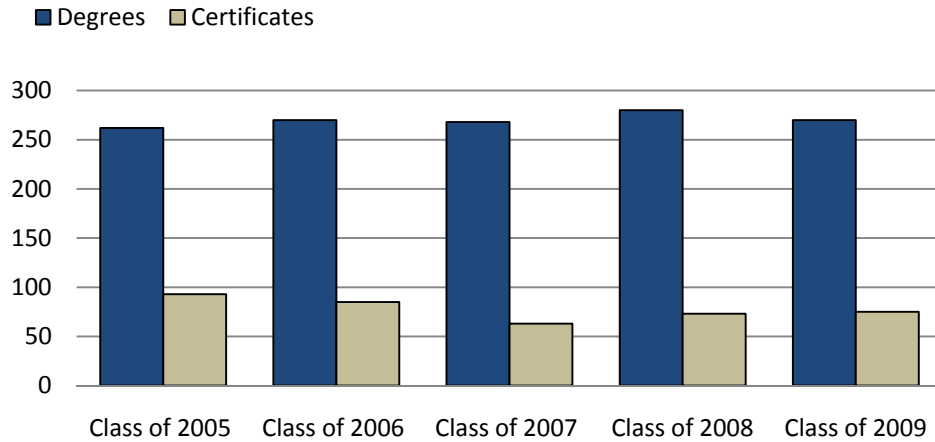

Fast Facts: Graduation 2009

Graduates 2009	
Associate Degrees	270
Certificates	75
Female Graduates	63%
Students of Color Graduates	6%

First-Time, Full-Time, Degree Seeking Cohort (2006)	
Graduated (as of June '09)	18%
Transferred (as of June '09)	24%
Student Right to Know Total	42%
Still Enrolled fall 2009	13%

2009 Associate Degree Graduates: Time to Graduation