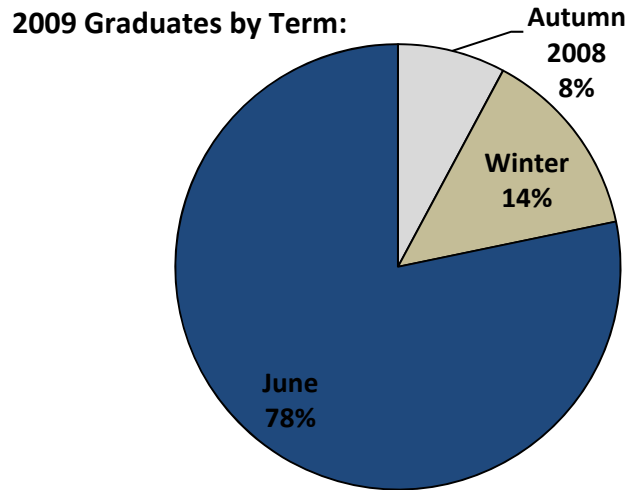

Fast Facts: Graduation 2009

Graduates 2009	
Associate Degrees	270
Certificates	75
Female Graduates	63%
Students of Color Graduates	6%

First-Time, Full-Time, Degree Seeking Cohort (2006)	
Graduated (as of June '09)	18%
Transferred (as of June '09)	24%
Student Right to Know Total	42%
Still Enrolled fall 2009	13%

2009 Associate Degree Graduates: Time to Graduation